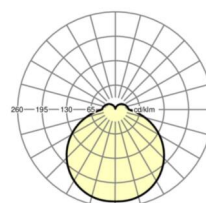

LIGHTING TECHNOLOGY

Placement	LED, Colour rendering/Light colour CRI ≥ 80 / 3000K
Colour tolerance (MacAdam)	5SDCM
Nominal luminous flux	2659lm
LED service life	50000h L80/B10 (Tq 35°C)
Luminaire luminous efficiency	118lm/W
UGR lat./long.	22.7 / 22.8

MECHANICS

Housing colour	white, similar to RAL 9003
Dimensions (LxWxH/DxH)	380mm x 69mm
Weight (net)	1.88kg
Cable entry KE	See mounting instructions
Type of installation	Ceiling-mounted single installation, Pendant individual mounting, Wall mounting

Dimensions

H	69 mm	Height
D	380 mm	Diameter
A1	208 mm	Mounting distance single mounting
A1 alternativ	180 mm	Mounting distance single mounting (alternatively)

DEEP-LINK

<https://www.regiolux.de/en/article/21906026680>